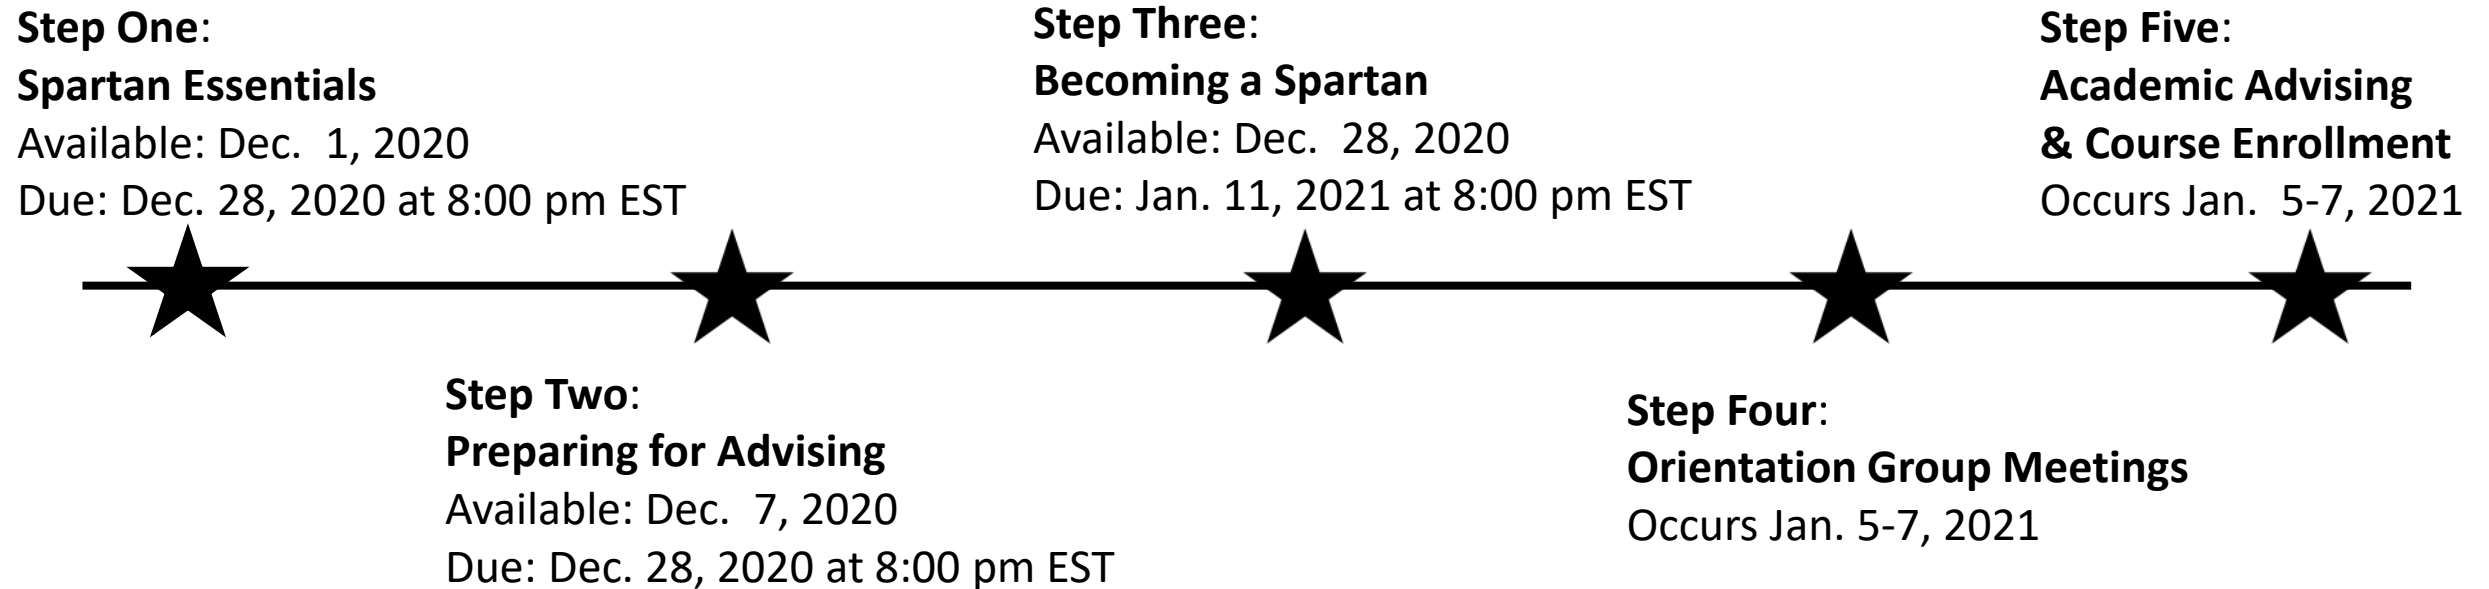

New Student Orientation

MICHIGAN STATE UNIVERSITY

Steps 1-3 will occur virtually and asynchronously through Desire2Learn, MSU's online course management system. [Log in to D2L](#) with your MSU NetID and password to get started.

Step 4 will occur virtually but synchronously January 5-7, 2021. You will receive information soon about signing up for an Orientation Group meeting.

Step 5 will occur virtually but synchronously January 5-7, 2021. You will receive information soon about your scheduled academic advising appointment.